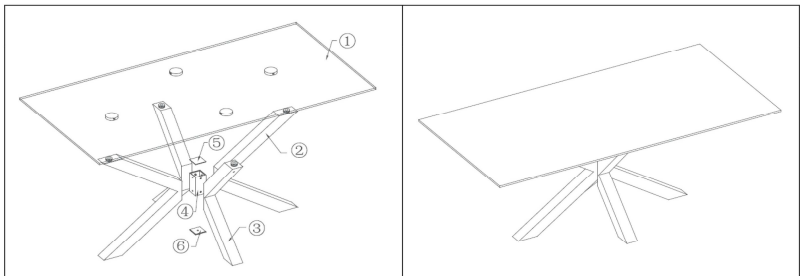

legs material	Steel
legs finishing	Legs covered with printed film by heat pressure getting a wooden natural effect.
feet protection (yes/no)	Yes
adjustable feet (yes/no)	Yes

RAL Specifications	
size and shape variation (yes/no)	No
color variation (yes/no)	No
other details	

general warnings	Do not put near direct sources of heat. Do not put in direct solar light. Do not use abrasive products like acetones, bleaches, solvents, etc.

specific use and care instructions	Clean with a damp cloth and dry immediately

years of guarantee made according to	2

good to know	Legs form a rectangle of 122 x 80 cm. Tube shape: 7 x 7 cm

assembly

assembly required (yes/no)	Yes
difficulty of assembly (hard/medium/easy)	Easy
assembly time (min)	20
people required	2
assembly suggestions	Assemble the legs first and then screw the top

assembly instructions

ARYA / ARGO