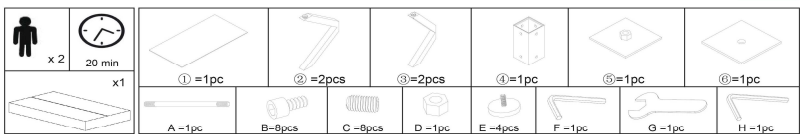

legs material	Steel
legs finishing	Legs covered with printed film by heat pressure getting a wooden natural effect.
feet protection (yes/no)	Yes
adjustable feet (yes/no)	Yes

RAL Specifications	
size and shape variation (yes/no)	No
color variation (yes/no)	No
other details	

general warnings	Do not put near direct sources of heat. Do not put in direct solar light. Do not use abrasive products like acetones, bleaches, solvents, etc.

specific use and care instructions	Clean with a damp cloth and dry immediately

years of guarantee made according to	2

good to know	Legs form a rectangle of 122 x 80 cm. Tube shape: 7 x 7 cm

assembly

assembly required (yes/no)	Yes
difficulty of assembly (hard/medium/easy)	Easy
assembly time (min)	20
people required	2
assembly suggestions	Assemble the legs first and then screw the top

assembly instructions

ARYA / ARGO